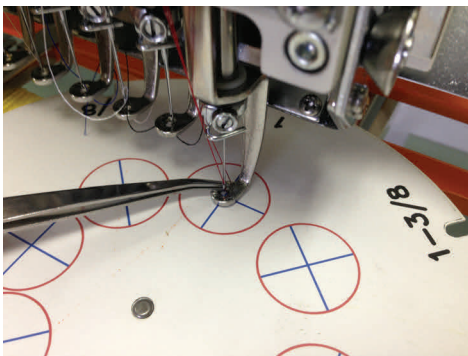

hooptech
PRODUCTS

8" & 13" STRAP CLAMPS

**Heavy Duty Rail Mounted
Clamps for all types of strap
sewing applications.**

The 8" strap Clamp will fit nylon & fabric strap widths from 3/8" to 1-1/2 "

The 13" strap Clamp will fit thicker cotton, nylon & fabric strap widths up to 2.5"

Great for Nylon Strapping - Dog Collars - Leashes - Military Name Tapes - Martial Arts Belts - Horse Bridles - Key Chains - Luggage Tags and more.

Heavy Duty cam lever, split channel clamping arm with strap guide for quick repositioning.

Patent pending alignment tool for perfect alignment & centering every time.

Built in, easy to see, quick read alignment edge so you can see that the strap is parallel to the sewing field.

To use the alignment tool, simply pick the size strap you wish to sew, on the alignment wheel. Place the center hole of the wheel on the front pin and the notch for the strap size on the rear pin. Then hold the presser foot down and position the cross hairs directly under the presser foot using the manual movements on the machine. It's as easy as that!

The 8" & 13" STRAP CLAMPS mount directly to the machine drive bar (same as your cap driver), for a positive attachment. Machine specific adapters bolt to the clamp body and are used to attach and adjust the clamp to fit your embroidery machine. Hoop Tech makes adapter brackets for all major embroidery machine brands.