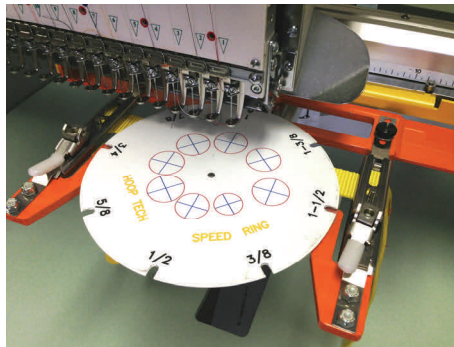

hooptech
PRODUCTS

8" & 13" STRAP CLAMPS

**Heavy Duty Rail Mounted
Clamps for all types of strap
sewing applications.**

The 8" strap Clamp will fit nylon & fabric strap widths from 3/8" to 1-1/2 "

The 13" strap Clamp will fit thicker cotton, nylon & fabric strap widths up to 2.5"

Great for Nylon Strapping - Dog Collars - Leashes - Military Name Tapes - Martial Arts Belts - Horse Bridles - Key Chains - Luggage Tags and more.

Heavy Duty cam lever, split channel clamping arm with strap guide for quick repositioning.

Patent pending alignment tool for perfect alignment & centering every time.

Built in, easy to see, quick read alignment edge so you can see that the strap is parallel to the sewing field.

To use the alignment tool, simply pick the size strap you wish to sew, on the alignment wheel. Place the center hole of the wheel on the front pin and the notch for the strap size on the rear pin. Then hold the presser foot down and position the cross hairs directly under the presser foot using the manual movements on the machine. It's as easy as that!

The 8" & 13" STRAP CLAMPS mount directly to the machine drive bar (same as your cap driver), for a positive attachment. Machine specific adapters bolt to the clamp body and are used to attach and adjust the clamp to fit your embroidery machine. Hoop Tech makes adapter brackets for all major embroidery machine brands.