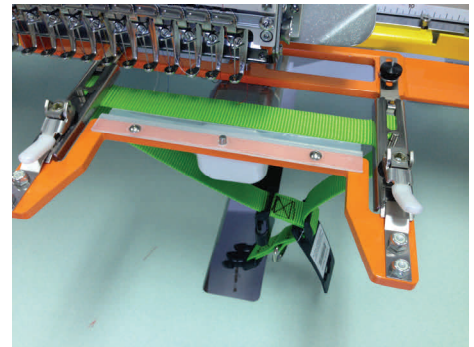

hooptech
PRODUCTS

8" & 13" STRAP CLAMPS

**Heavy Duty Rail Mounted
Clamps for all types of strap
sewing applications.**

The 8" strap Clamp will fit nylon & fabric strap widths from 3/8" to 1-1/2 "

The 13" strap Clamp will fit thicker cotton, nylon & fabric strap widths up to 2.5"

Great for Nylon Strapping - Dog Collars - Leashes - Military Name Tapes - Martial Arts Belts - Horse Bridles - Key Chains - Luggage Tags and more.

Heavy Duty cam lever, split channel clamping arm with strap guide for quick repositioning.

Patent pending alignment tool for perfect alignment & centering every time.

Built in, easy to see, quick read alignment edge so you can see that the strap is parallel to the sewing field.

To use the alignment tool, simply pick the size strap you wish to sew, on the alignment wheel. Place the center hole of the wheel on the front pin and the notch for the strap size on the rear pin. Then hold the presser foot down and position the cross hairs directly under the presser foot using the manual movements on the machine. It's as easy as that!

The 8" & 13" STRAP CLAMPS mount directly to the machine drive bar (same as your cap driver), for a positive attachment. Machine specific adapters bolt to the clamp body and are used to attach and adjust the clamp to fit your embroidery machine. Hoop Tech makes adapter brackets for all major embroidery machine brands.